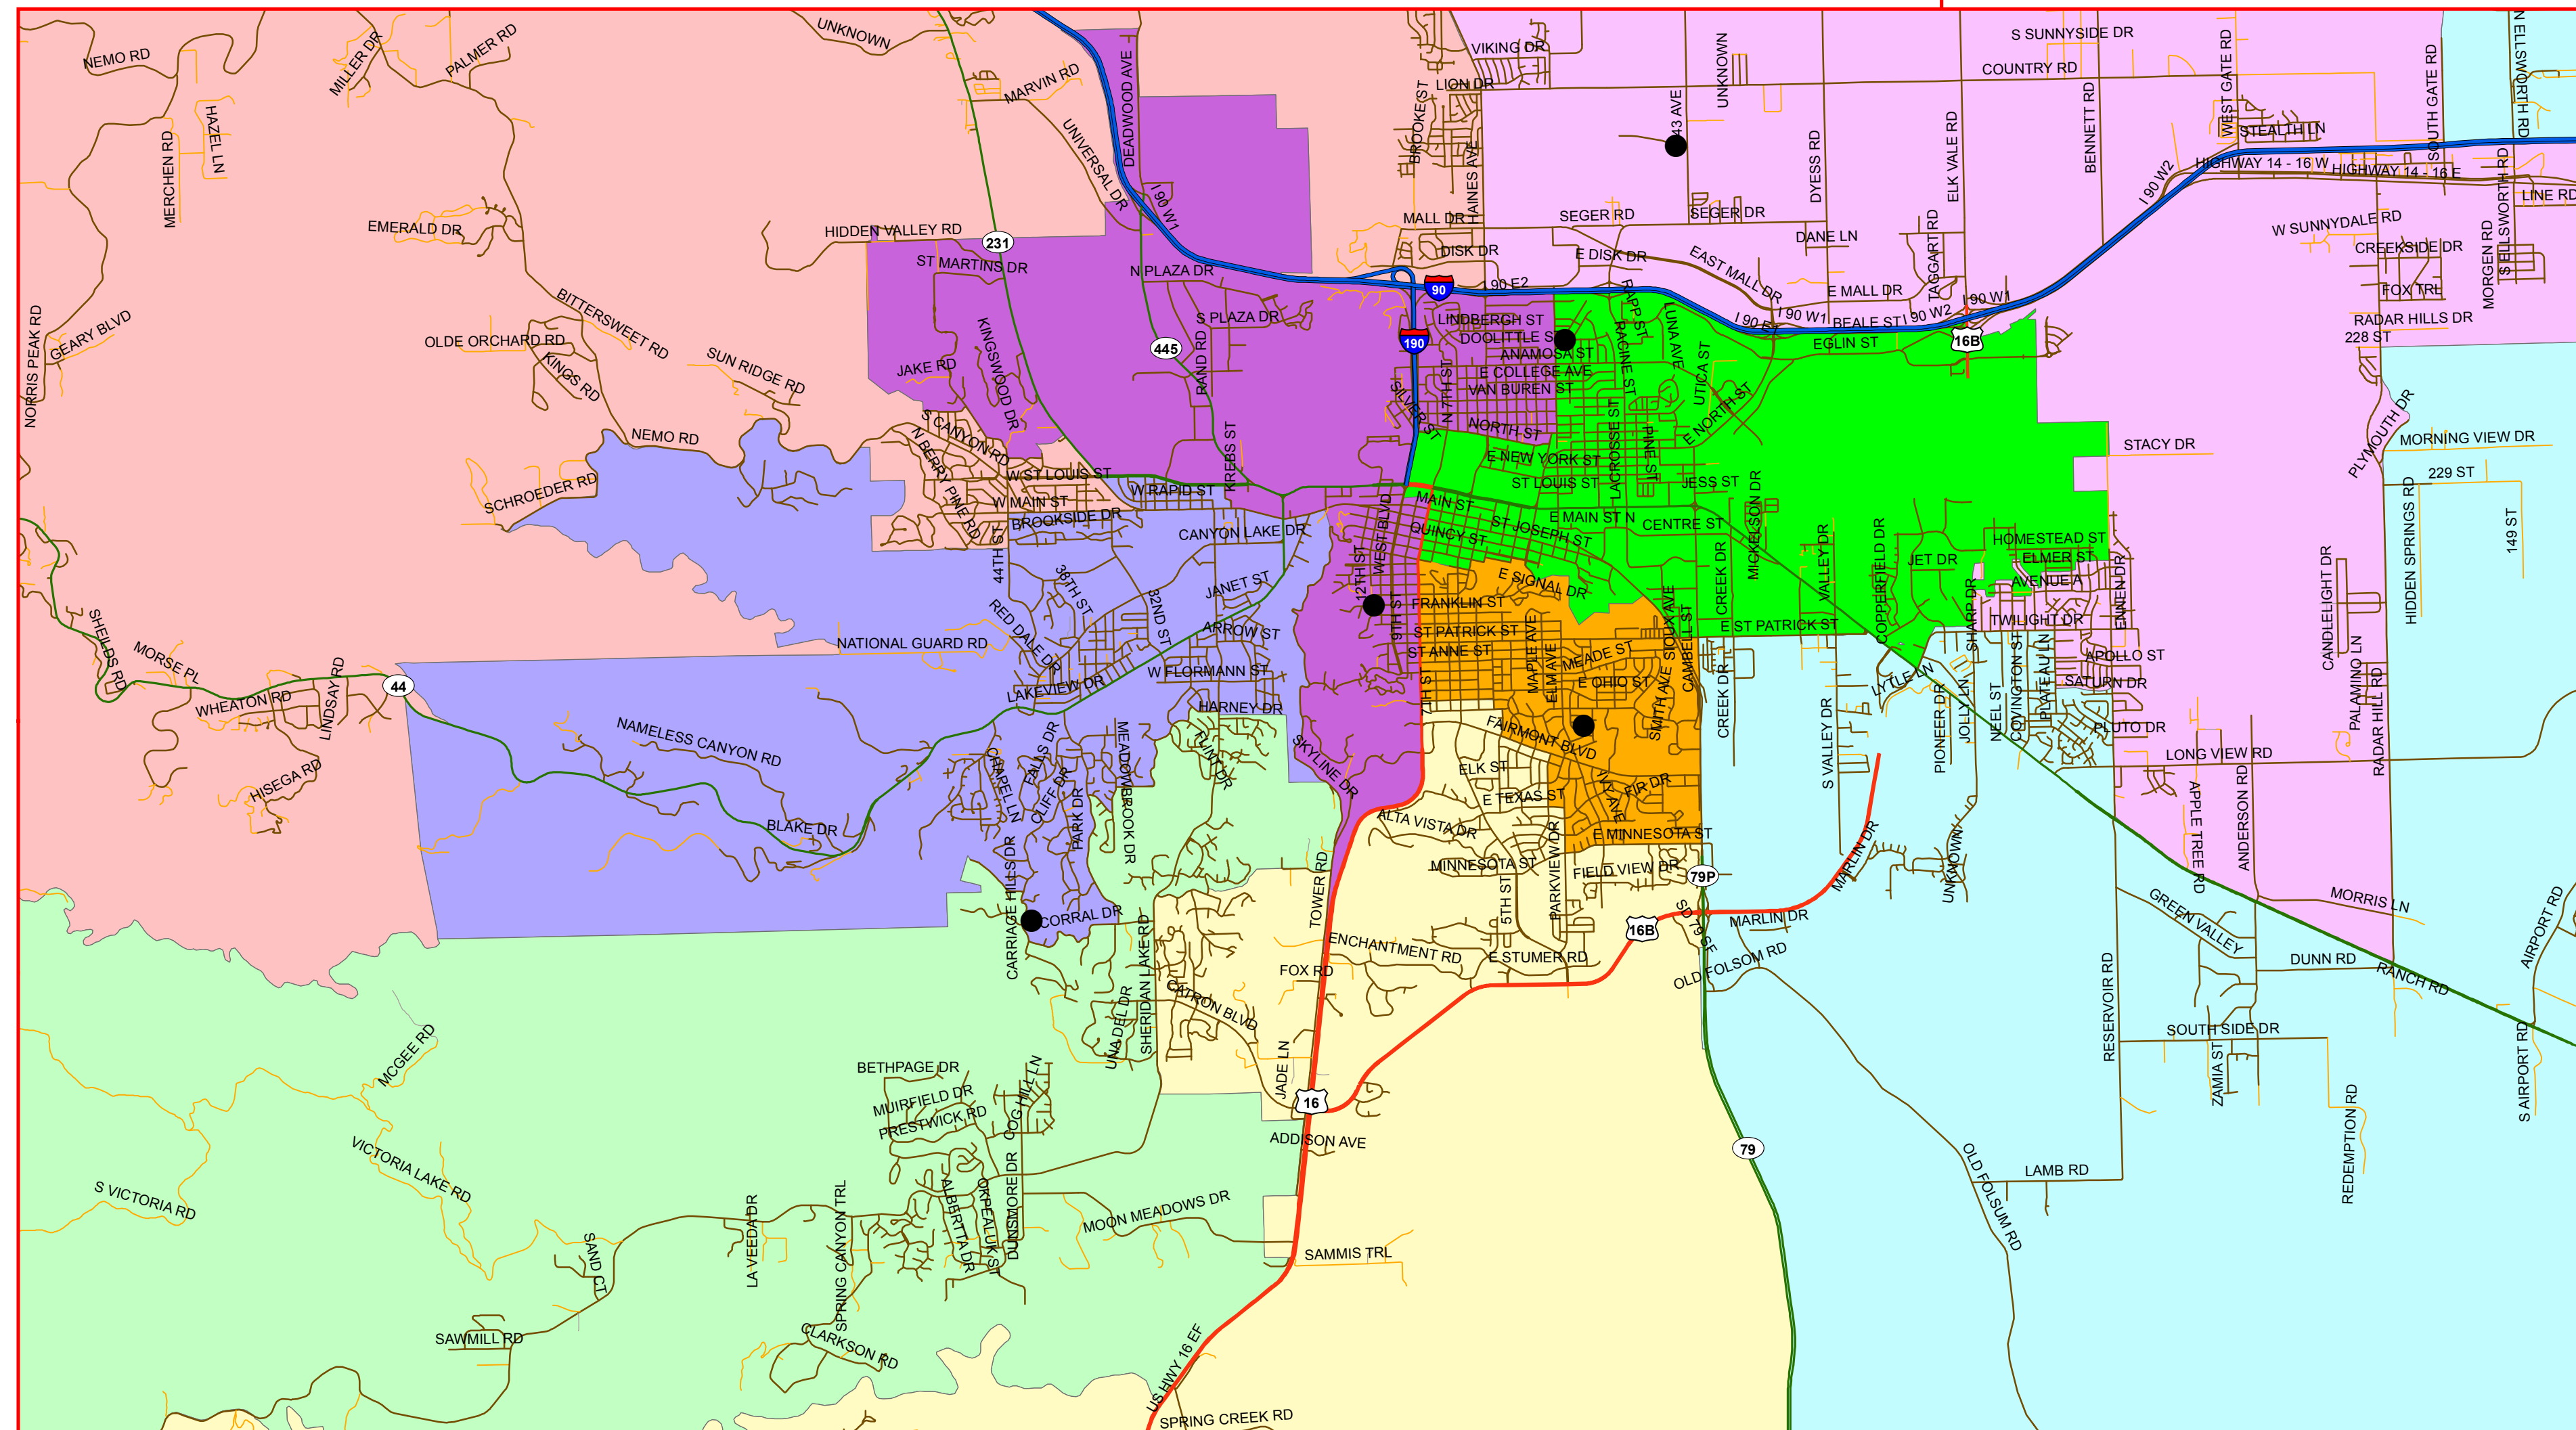

# 2013 West Dakota WDD Director Areas

**WDD Director Areas**

- Directors

Divisions	Director Areas
Townships	1
Cities	2
Voting Districts	3
	4
	5
	6
	7
	8
	9